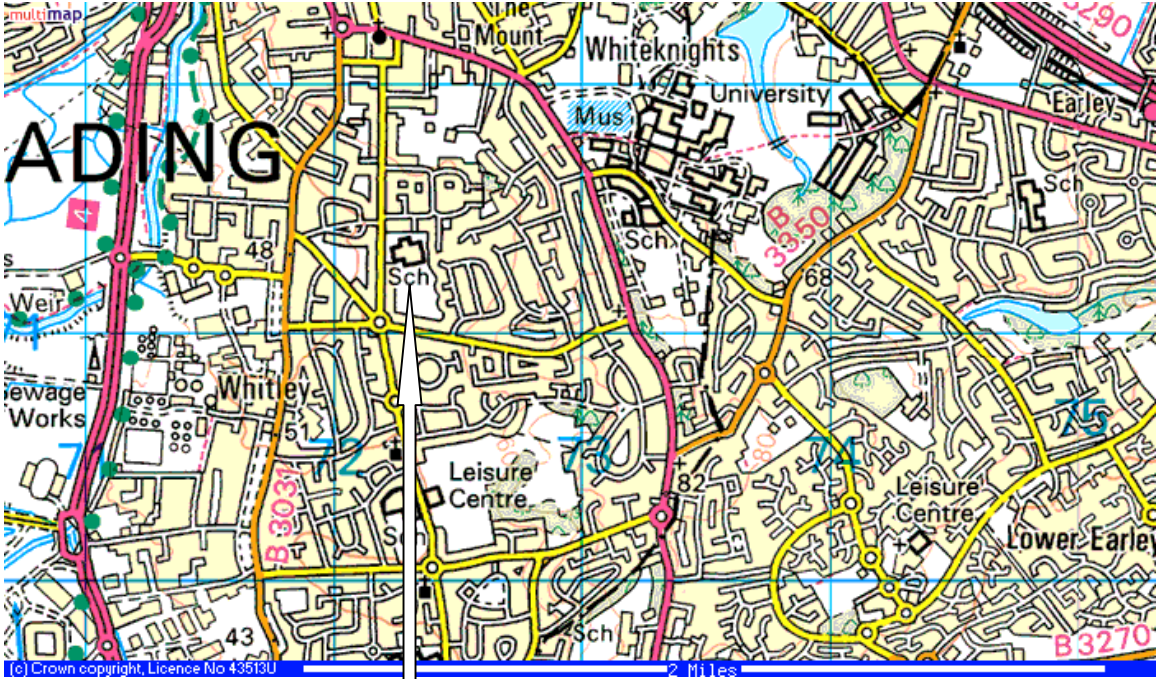

Reading Girls School

South Reading Vixens
www.vixens-fc.co.uk