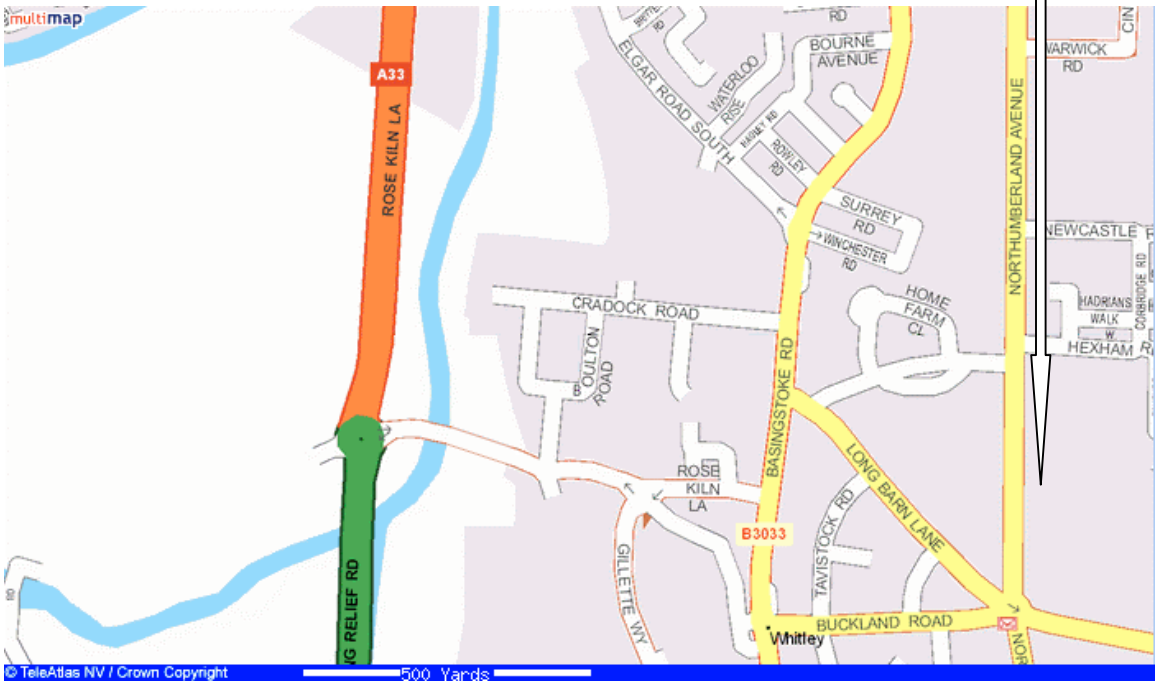

Reading Girls School

South Reading Vixens
www.vixens-fc.co.uk