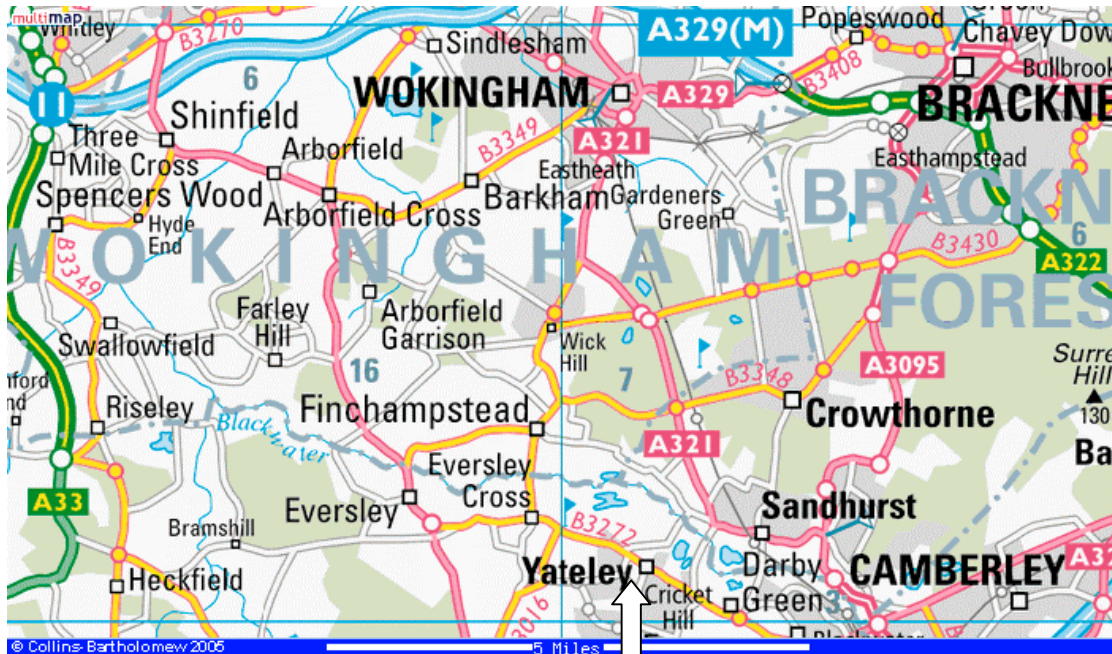

Beaulieu Belles Firgrove Road, Yateley

- Turn left out of South Reading Leisure Centre and then left into Hartland Road
- At the top of the hill turn right onto Shinfield Road
- Stay on the A327 for about 7 miles, going over the M4 and through Arborfield and Eversley
- After passing through Eversley, turn left on to the B3272 towards Yateley
- After about 2 miles you reach Yateley. Turn right into The Link
- At the end of the road turn left into Firgrove Road. The pitch is on your left hand side

Firgrove Road