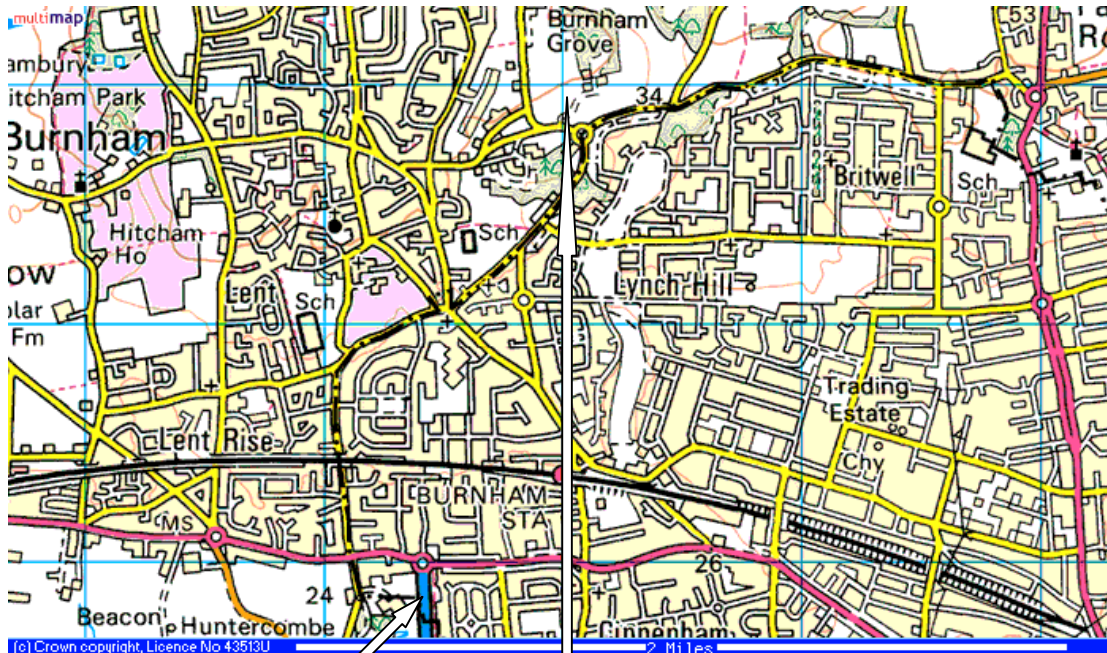

Burnham Felines

George Pitcher Memorial Ground, Britwell Road, Slough

- Head east on the M4 towards London
- Come off at Junction 7 Slough West.
- Take the first left at the roundabout towards Maidenhead.
- Take the first right at the traffic lights onto Huntercombe Lane North.
- Follow the road up under the railway bridge until you reach a mini roundabout (Burnham garage is on the left in front of you).
- Turn right at the mini roundabout. Go straight through the traffic lights (2 sets).
- Turn left at the mini roundabout into Britwell Road
- Turn right after about 50 yards into George Pitcher Memorial Ground

From M4

George Pitcher Memorial Ground, Burnham