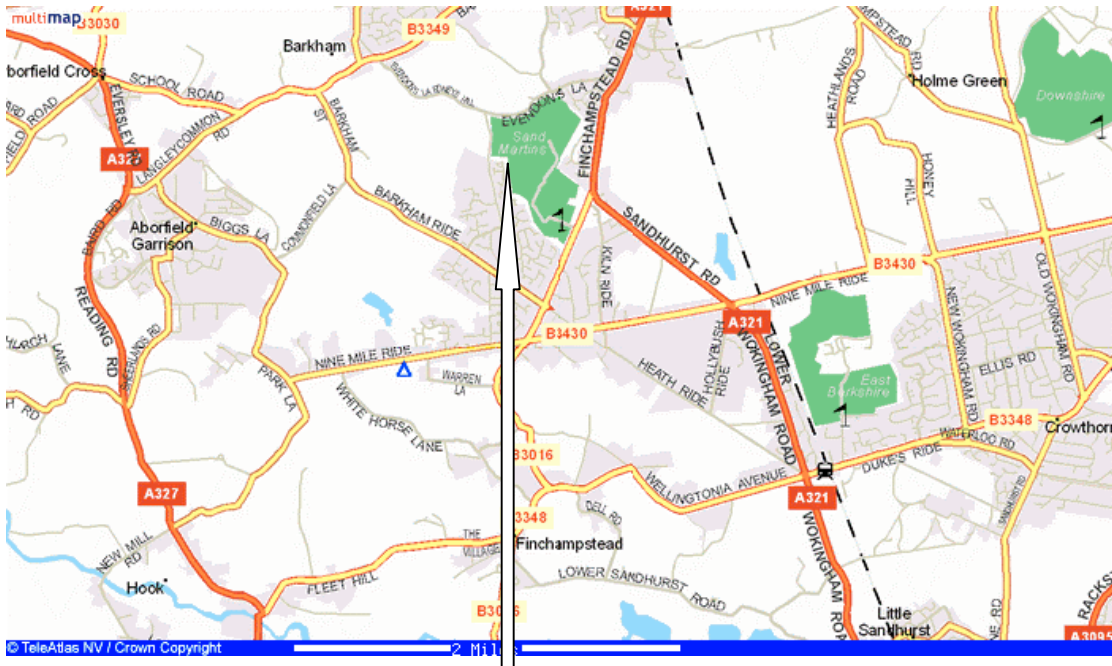

## California FC Waverley Way, Wokingham

- Head south on the Shinfield Road and continue over the M4
- At the Arborfield Cross roundabout take the B3349 towards Barkham and Wokingham
- After just over a mile turn right into Barkham Street
- After 1¼ miles turn left into St James Road
- Continue left at the junction with Roycroft Lane
- Go straight over Nash Grove Lane into Waverley Way and continue to the end of the road

### Waverley Way