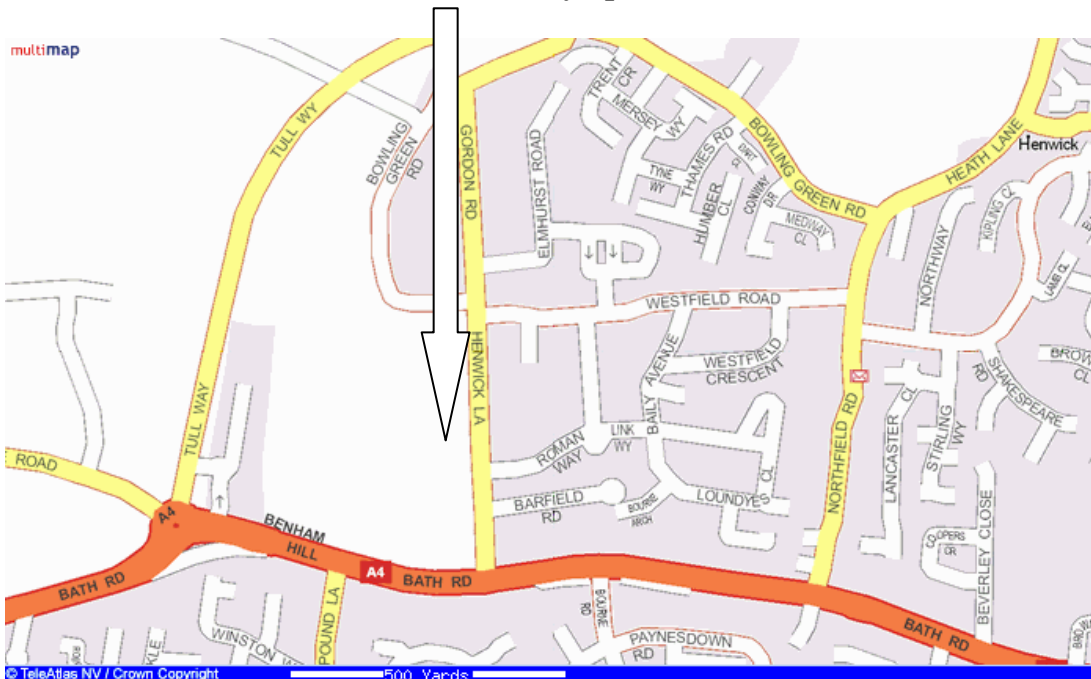

## Cold Ash

### Henwick Worthy Sports Ground, Henwick Lane, Thatcham

### Henwick Worthy Sports Ground

- From M4 J11 head west towards Newbury
- Turn off at J12 and turn left onto the A4 towards Thatcham
- Follow the A4 for about 10 miles into Thatcham
- Continue through the village on the A4
- Turn right at the traffic lights into Henwick Lane
- Turn left into the car park after about 200 yards.