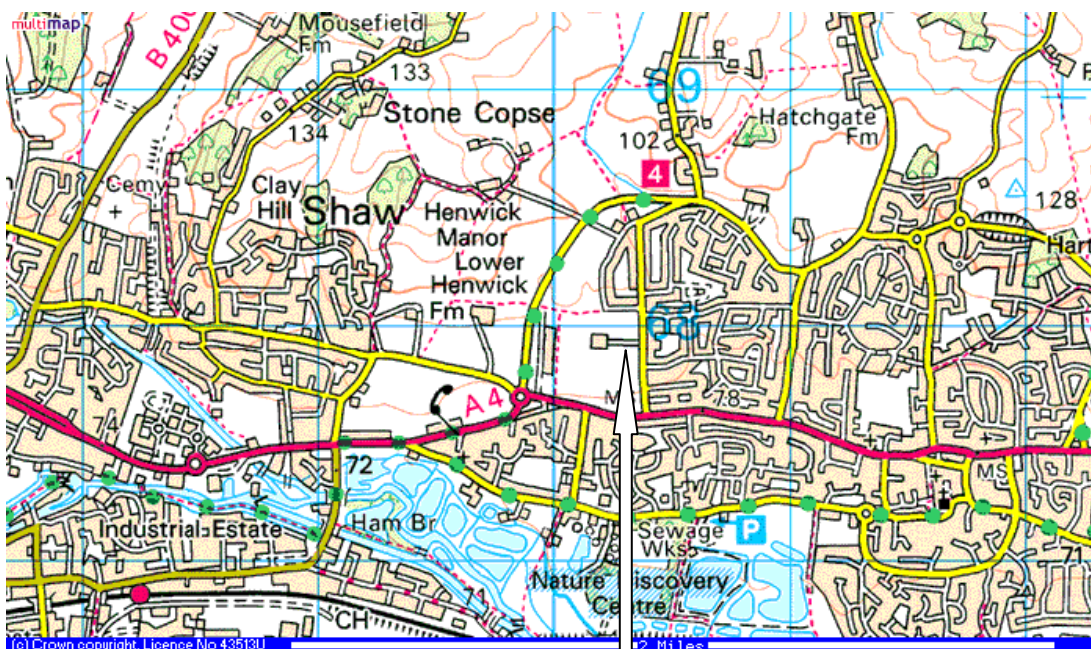

## Cold Ash

### Henwick Worthy Sports Ground, Henwick Lane, Thatcham

### Henwick Worthy Sports Ground

- From M4 J11 head west towards Newbury
- Turn off at J12 and turn left onto the A4 towards Thatcham
- Follow the A4 for about 10 miles into Thatcham
- Continue through the village on the A4
- Turn right at the traffic lights into Henwick Lane
- Turn left into the car park after about 200 yards.