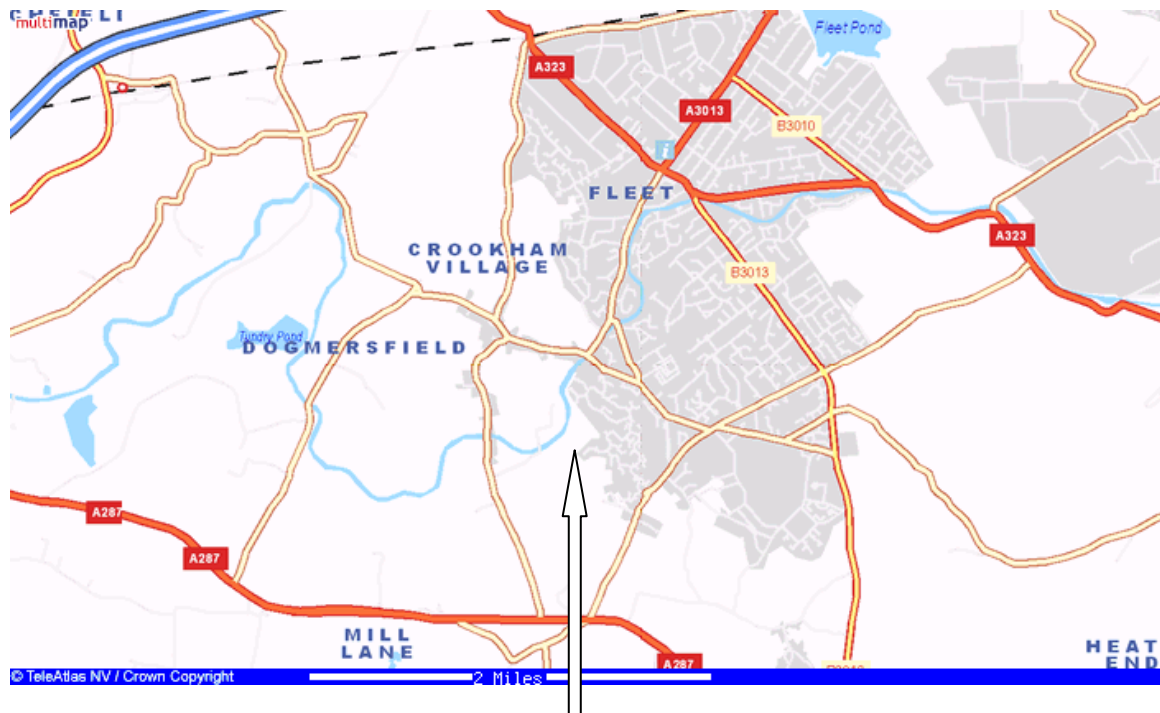

Hart FC

Velmead Community Centre, Danvers Drive, Church Crookham, Fleet, GU52 0ZE

Enter Zebon Copse at the roundabout on Redfields Lane.

Follow Brandon Road, taking 2nd left onto Daphne Drive.

At the T-junction turn right onto Browning Road.

Take care as there's a 90-degree left-hand bend.

At the end of Browning Road turn left onto Danvers Drive.

Follow Danvers Drive to the end.

Velmead Community Centre and car park is just after the mini-roundabout.