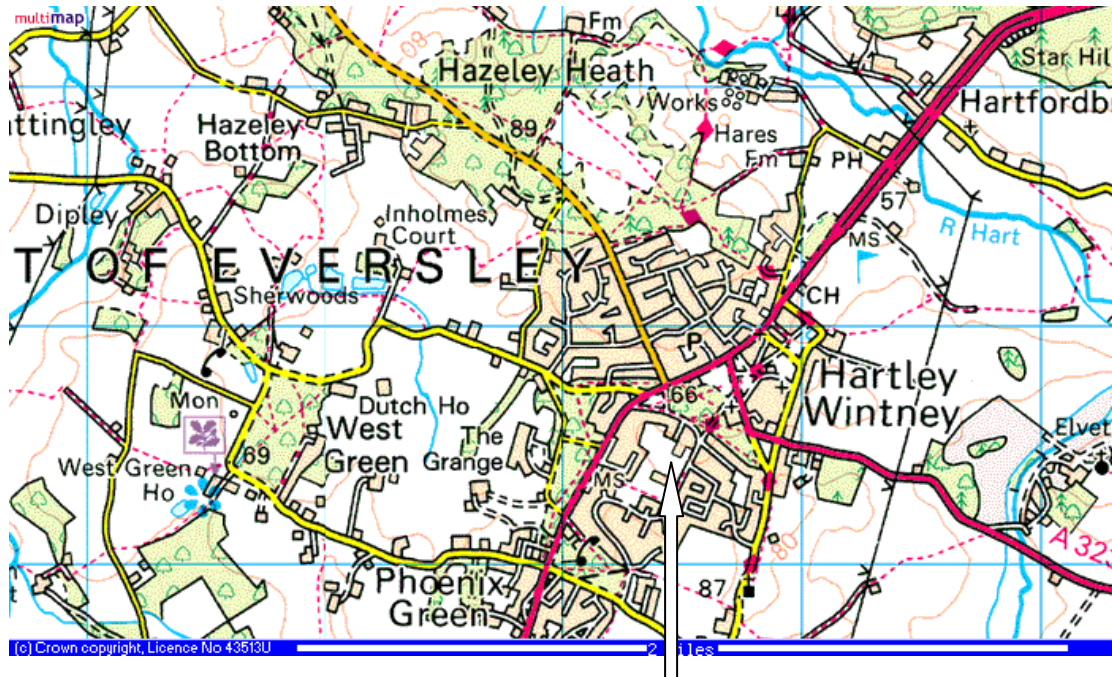

Hartley Wintney
Greenfields Junior School, Green Lane, Hartley Wintney

- Head south from M4 J11 towards Basingstoke
- Turn left at the Wellington Monument towards Hartley Wintney
- Continue straight over the first roundabout, towards Hartley Wintney on the B3011
- When you reach Hartley Wintney, turn left onto the A30
- After about 300 yards, turn right at the roundabout onto the A323 towards Fleet
- Take the first turning on the right into Green Lane
- Greenfields School is on your right after about ¼ mile