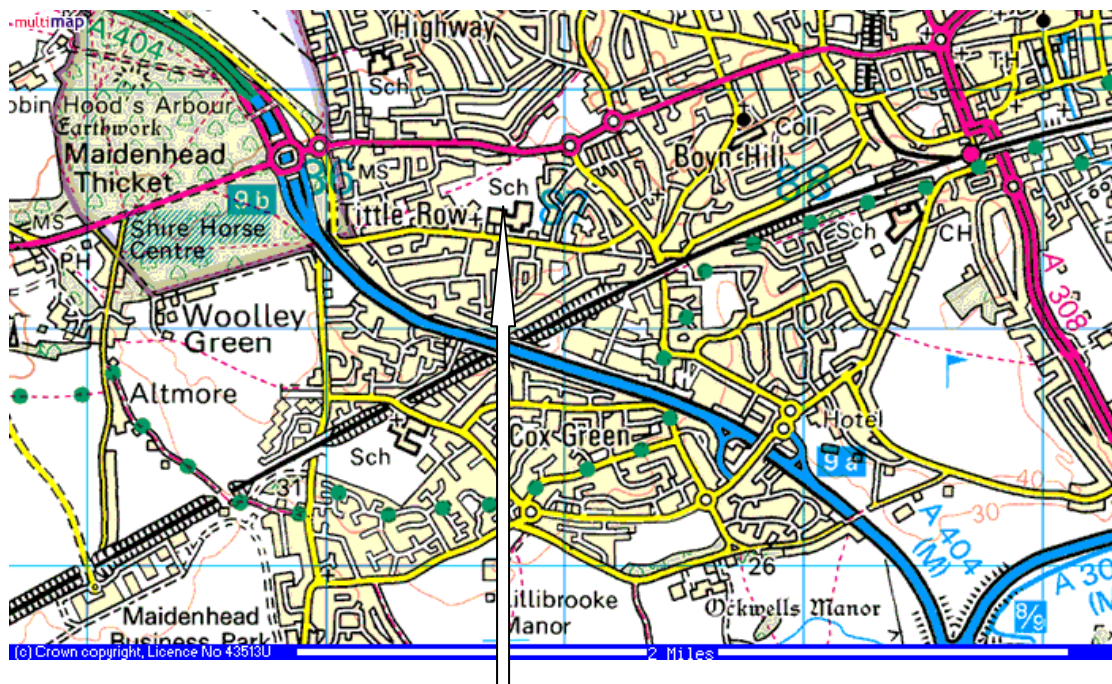

## Maidenhead Altwood School

- At M4 Junction 11, head east towards London
- Leave the M4 at Junction 8/9, signposted Maidenhead
- Take the first turning off the roundabout, on to the A404(M), signposted High Wycombe
- Turn off the A404(M) at the second junction, signposted A4
- Turn right at the roundabout, signposted Maidenhead A4
- After a couple of hundred yards, turn right at the roundabout into Cannon Lane
- After ¼ mile (just before the Motorway bridge) turn left into Altwood Road
- Altwood School is on your left after about ½ mile
- Take the last turning into the school, and drive round the side of the buildings. The car park and pitches are at the rear of the school

**Altwood School**