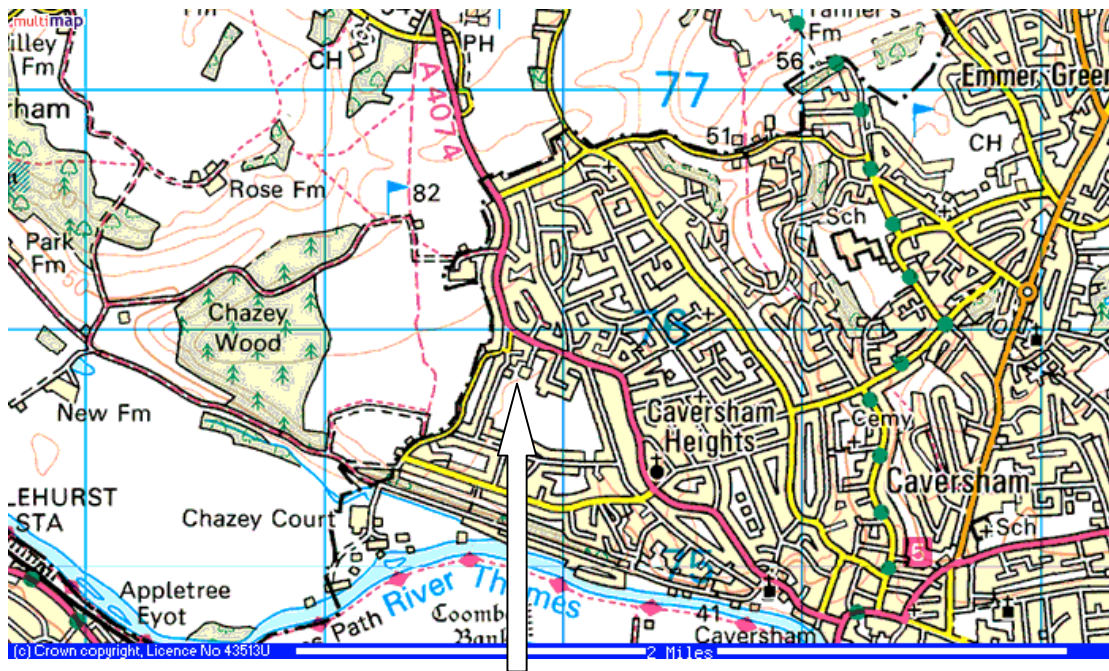

Westwood Wanderers Mapledurham Recreation Ground, Caversham Heights

- Take the A33 into Reading Town Centre, and continue on the IDR towards Caversham
- At the TGI Fridays Roundabout, bear left along Caversham Road
- Go straight on at the next roundabout, over Caversham Bridge. Get in the left hand lane
- Turn left at the traffic lights onto the A4074 Woodcote Road, towards Wallingford and Oxford
- After 1¼ miles turn left into Mapledurham Recreation Ground. The entrance is about 20 yards after the yellow speed camera