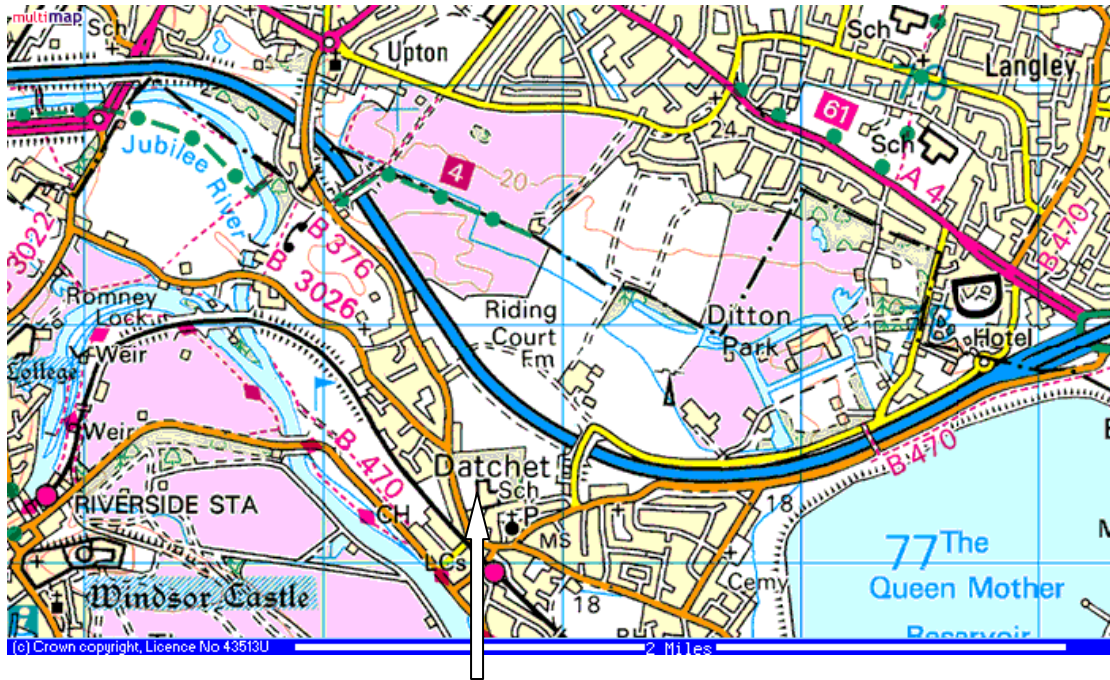

Slough Youth
Churchmead School, Priory Way, Datchet

- Head east on the M4 towards London
- Leave the M4 at Junction 5
- Go almost all the way round the roundabout then turn on to the B470 towards Datchet and Windsor
- When you reach Datchet centre, follow signs for B376 Slough
- Turn right almost immediately into Priory Way
- Churchmead School is at the end of the road

Churchmead School, Priory Way