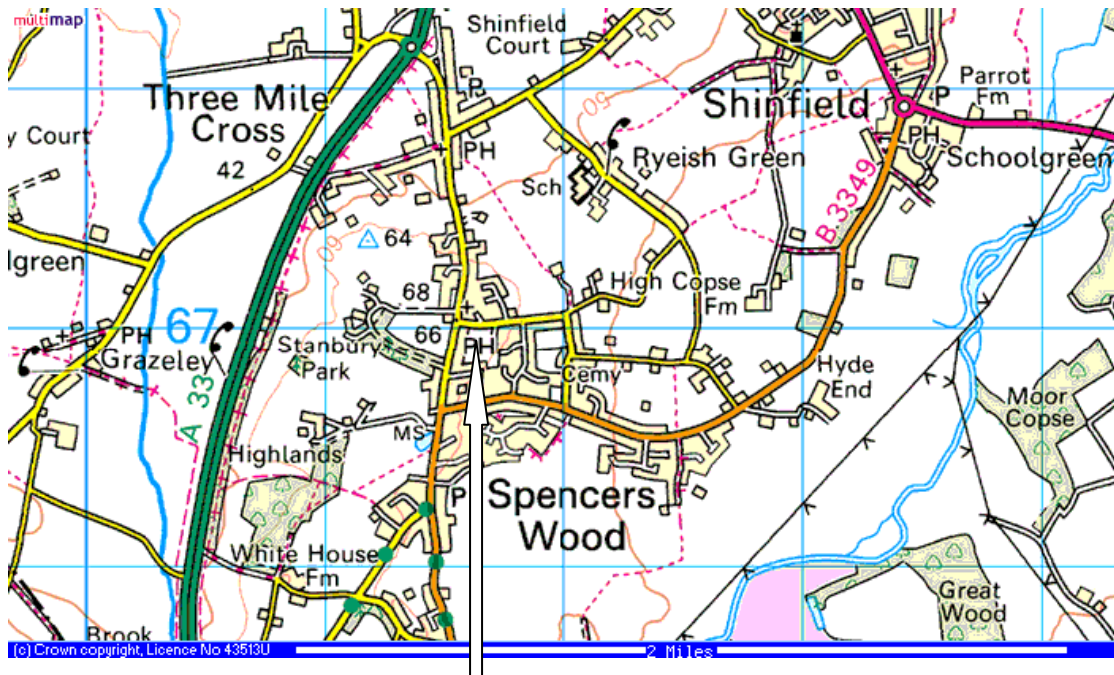

Spencers Wood Clares Green Road

- From M4 Junction 11, head south on the A33 towards Basingstoke
- Turn left at the first roundabout towards Spencers Wood
- After about 0.7 mile, turn left into Clares Green Road
- After about 100 yards, turn right into the recreation ground car park

Clares Green Road