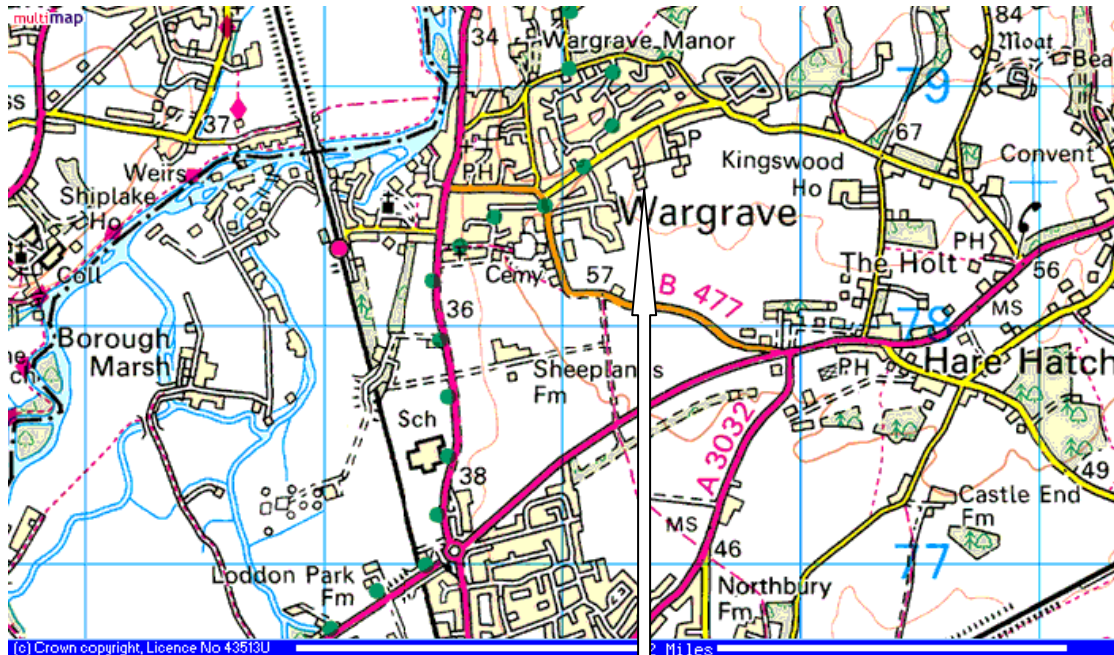

Wargrave Girls Recreation Ground, Wargrave

- Leave Reading on the A4 towards Maidenhead
- At the Twyford roundabout, turn left onto the A321
- When you reach Wargrave, turn right onto the B477
- As the road bends to the right, turn left into Victoria Road
- After 500 yards turn right into Recreation Road. The Recreation Ground is at the end of the road

Wargrave Recreation Ground