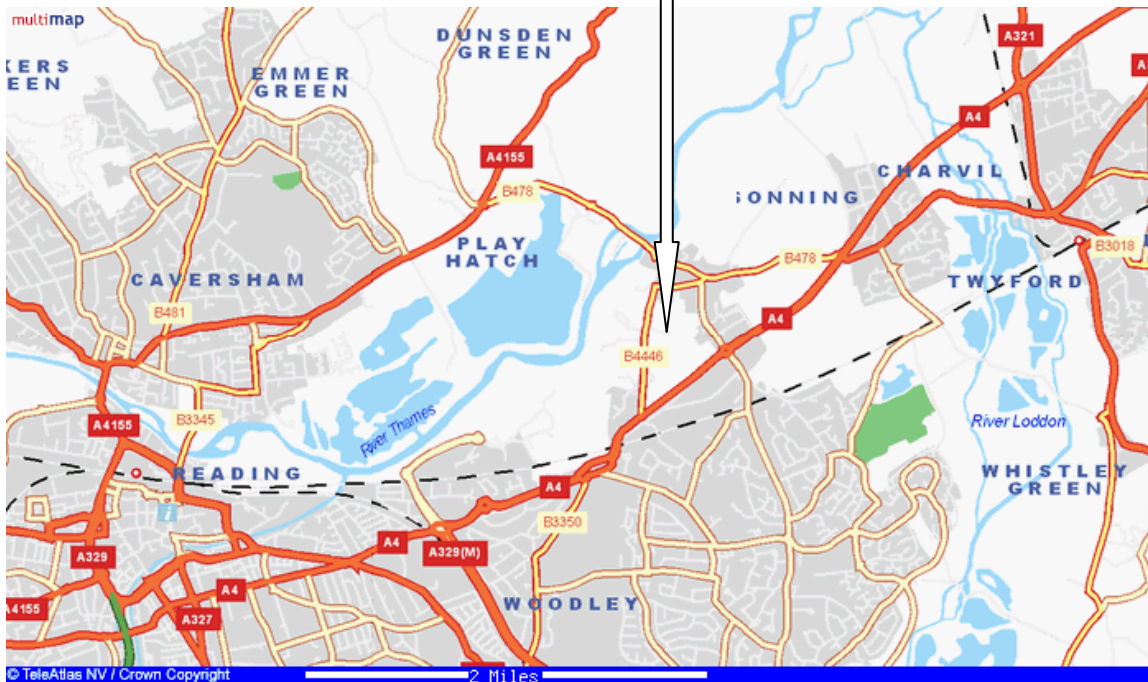

Woodley Saints

Berkshire County Sports, Sonning Lane, Sonning

Woodley Saints

From South Reading Leisure Centre:

Turn left into Hartland Road

Turn left at Shinfield Road roundabout and then right at next roundabout into Elm Road

At the Wokingham Road traffic lights, go straight on into Church Road

At the end of Church Road, take the turning that forks right into Pitts Lane and continue to the Shepherds Hill roundabout

Follow signs for A4 Maidenhead / Sonning

Turn left ¼ mile after going over the railway bridge into Sonning Lane

Go past the first sports ground (Reading Hockey and Cricket Club)

Turn right into the second sports ground (opposite Bluecoat School)